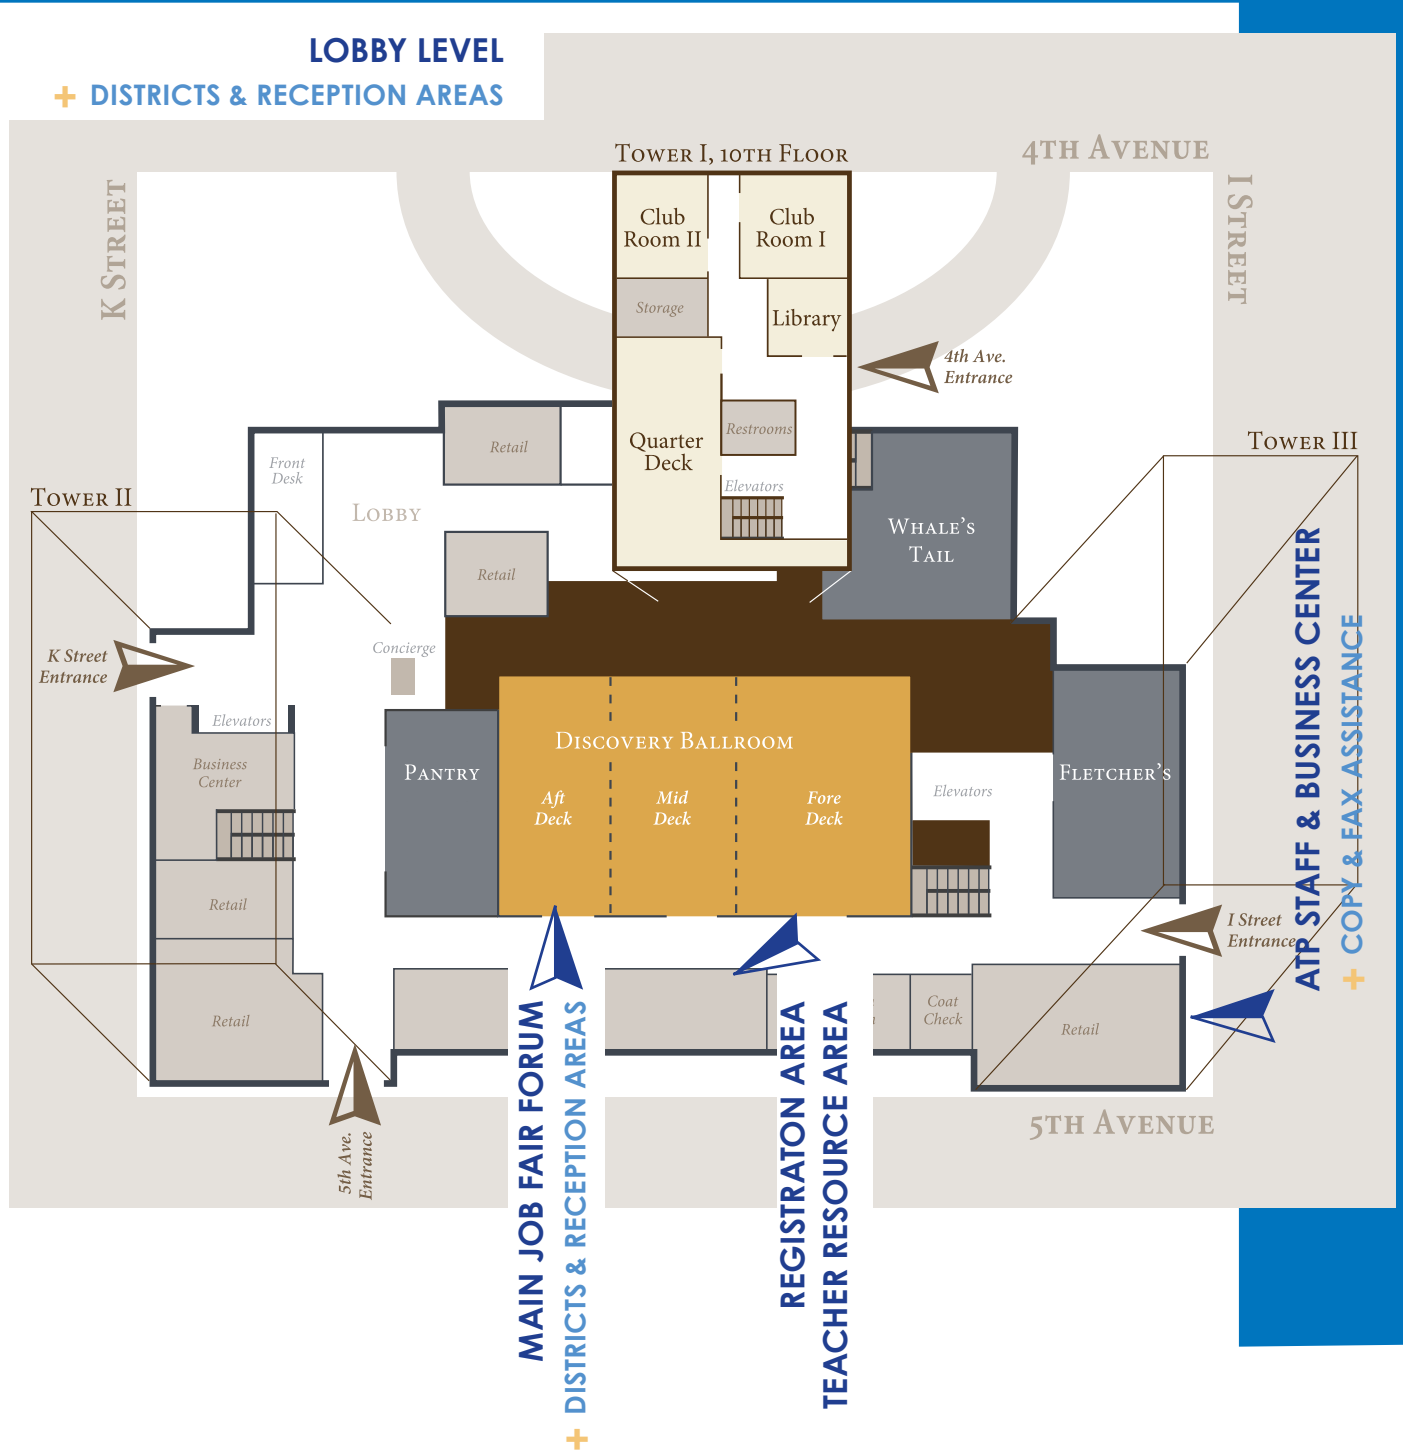

FINDING YOUR WAY AROUND THE Job Fair