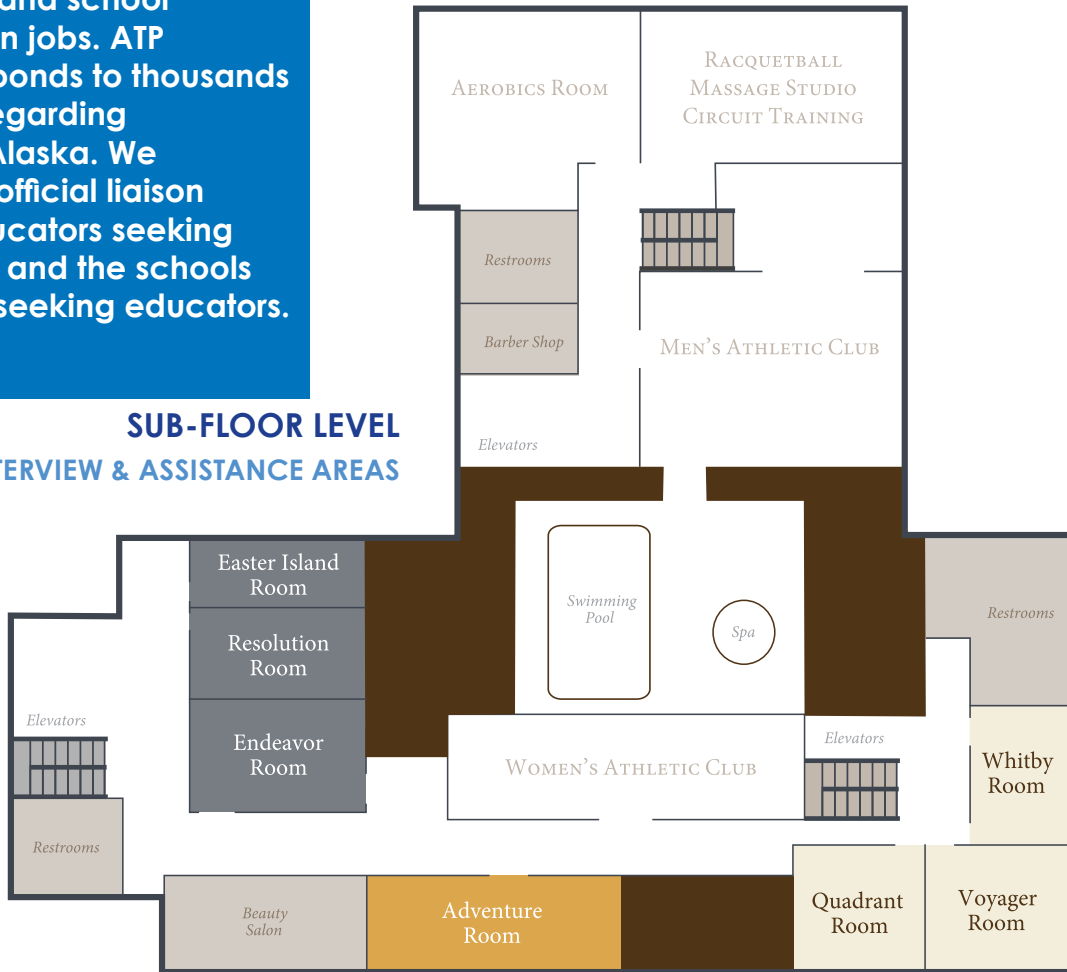

Helpful Reminders

Hours	Event	Location
March 27 & 28	District Phone Reference Check Room <i>District Personnel only, used for phone reference checks</i>	Whitby Room
March 27 & 28	Interview Sheets ATP will distribute Interview sheets and collect the carbon copy each day.	Discovery Ballroom

SUB-FLOOR LEVEL

+ INTERVIEW & ASSISTANCE AREAS

PHONE REFERENCE CHECK
District Personnel Only

SCHOOL DISTRICT LOUNGE

REFRESHMENT AREA DISTRICT PERSONNEL +

INTERVIEW ROOMS
Quadrant and Voyager

+September 2014